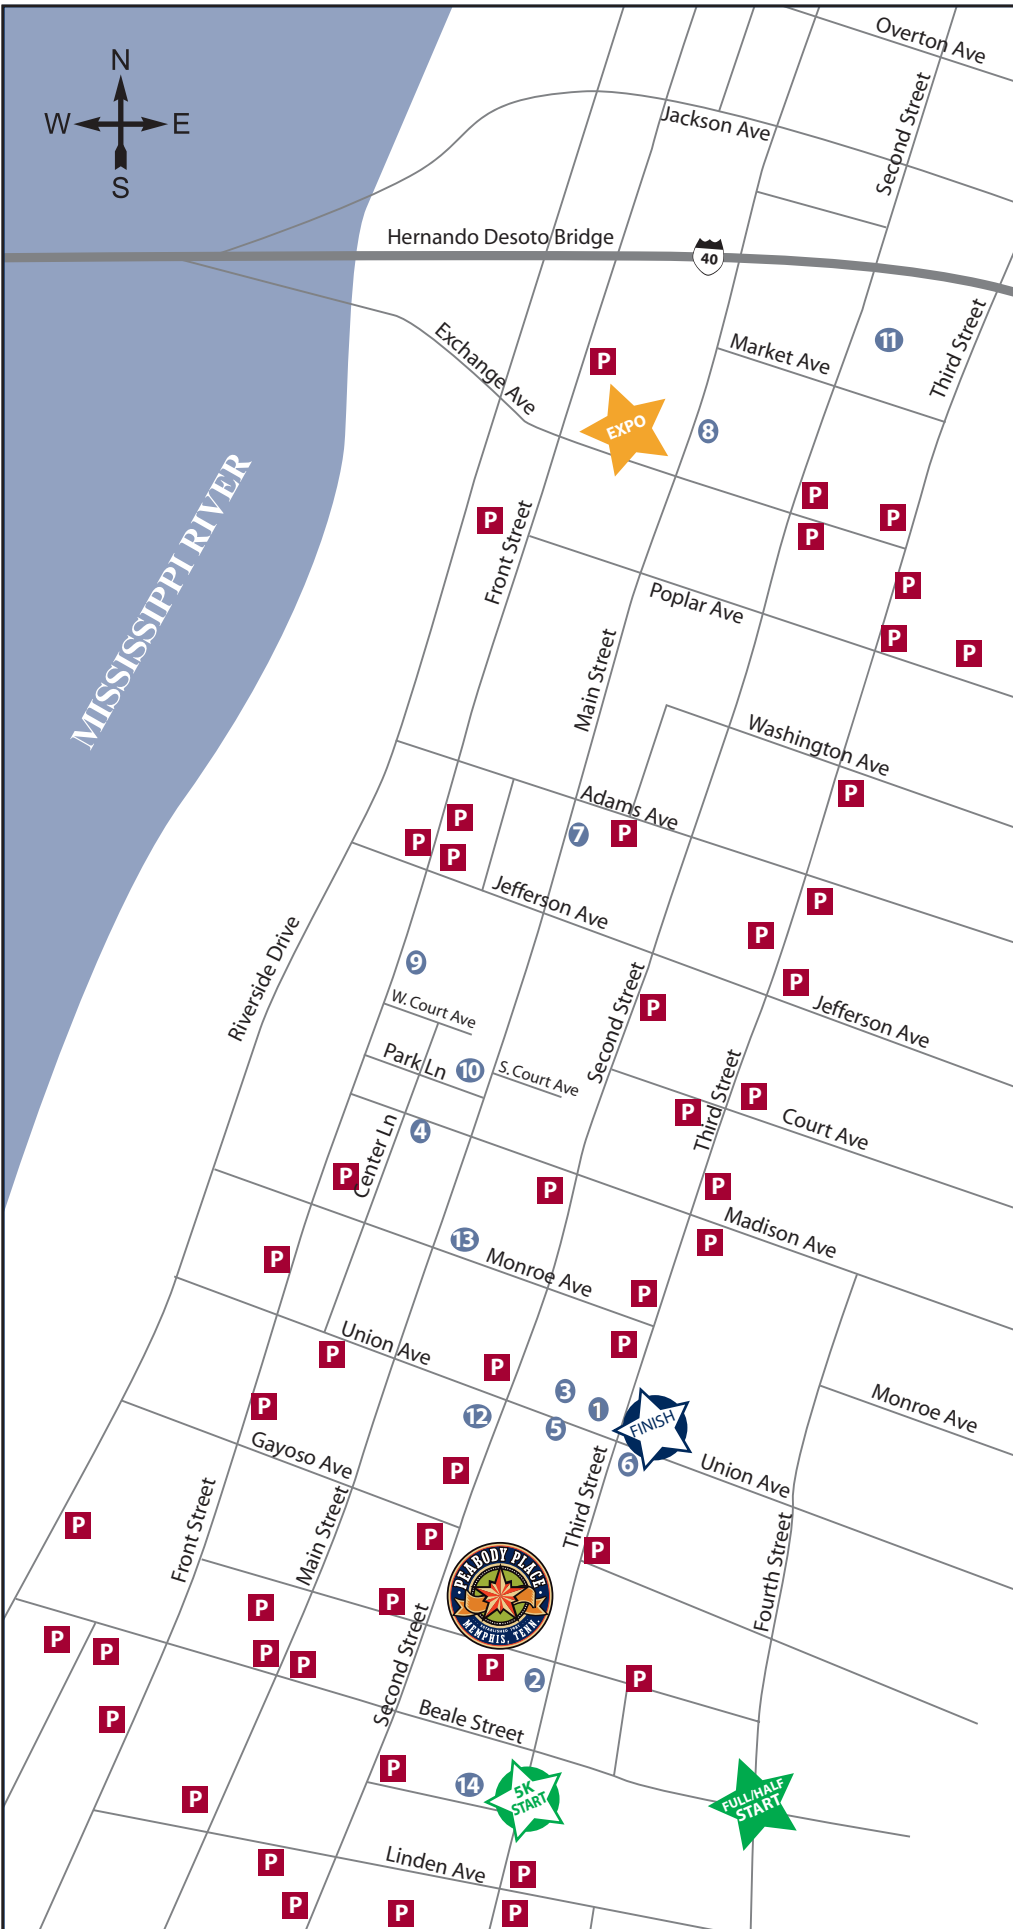

Downtown Memphis Parking and Hotel Map

- 1 Benchmark Hotel**
164 Union Avenue
901-527-4100 | 800-380-3236
- 2 Hampton Inn**
175 Peabody Place
901-260-4000 | 800-HAMPTON
- 3 Holiday Inn Select**
160 Union Avenue
901-525-4591 | 888-300-5491
- 4 Madison Hotel**
79 Madison Avenue
901-333-1200 | 866-44-MEMPHIS
- 5 Peabody Hotel**
149 Union Avenue
901-529-4000 | 800-PEABODY
- 6 Doubletree Hotel**
185 Union Avenue
901-528-1800 | 800-222-TREE
- 7 Comfort Inn**
100 North Front Street
901-526-0583 | 800-228-5150
- 8 Memphis Marriott Downtown**
250 North Main Street
901-527-7300 | 888-557-8740
- 9 Sleep Inn Hotel**
40 North Front Street
901-522-9700 | 800-627-5337
- 10 Springhill Suites**
21 North Main
901-522-2100 | 888-287-9400
- 11 Crown Plaza Hotel**
300 North Second Street
901-525-1800 | 877-227-6963
- 12 Talbot Heirs Guesthouse**
99 South Second Street
901-527-9772 | 800-955-3956
- 13 Residence Inn by Marriott**
110 Monroe Avenue
901-578-3700
- 14 Westin Memphis Beale Street**
170 Lt. George W. Lee Avenue
901-334-5900 | 800-937-8461
- ★ EXPO, Runner Check In, Late Registration at Memphis Cook Convention Center**
255 North Main Street

- P** Parking
- ★** Full and Half Marathon Start Line
- ★** Memphis Grizzlies House 5K Start Line
- ★** Finish Line at AutoZone Park
200 Union Avenue

ST. JUDE
MEMPHIS
MARATHON
WEEKEND
 presented by Juice PLUS+ 